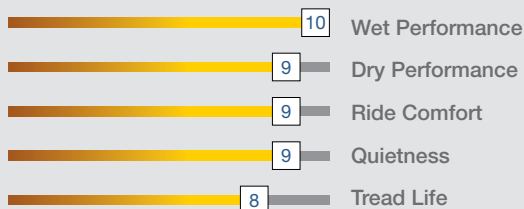

PARAGON SPORT HP A/S

W SPEED RATED
UTQG 480 AA A

50,000 Mile Limited Treadwear Warranty

The Paragon Sport HP AS is an ultra-high performance all-season tire engineered for high-speed performance, cornering, and braking. The aggressive tread pattern features 4 high angle grooves to channel water away from the tread face, maximizing traction on wet surfaces. Tapered tread edges provided improved stability, even tread wear, and a quiet comfortable ride. The BU64 delivers the perfect balance between ultra-high performance and everyday comfort to give you confidence in all weather conditions.

- Solid center rib for improved high-speed stability, and reduced road noise.
- Silica compound for superior wet traction and reduced rolling resistance.
- High angle tread grooves enhance water evacuation and improve wet handling and hydroplane resistance.
- Taper tread edges promote even uniform contact pressure for increased stability, even wear and a quiet ride.
- 4 wide circumferential grooves enhance water drainage to maximize grip on wet surfaces.

For full warranty details, visit www.paragontires.com/warranty

SIZE	LI/SR	L.R.	T.D.	UTQG
			32nds	
215/45R17	91W	XL	10	480 AA A
225/45R17	94W	XL	10	480 AA A
225/50R17	98W	XL	10	480 AA A
235/45R17	97W	XL	10	480 AA A
235/55R17	99W	STD	10	480 AA A
245/45R17	99W	XL	10	480 AA A
225/40R18	92W	XL	10	480 AA A
225/45R18	95W	XL	10	480 AA A
235/40R18	95W	XL	10	480 AA A
235/50R18	101W	XL	10	480 AA A
245/40R18	97W	XL	10	480 AA A
245/45R18	100W	XL	10	480 AA A
235/45R18	98V	XL	10	480 AA A
235/40R19	96V	XL	10	480 AA A