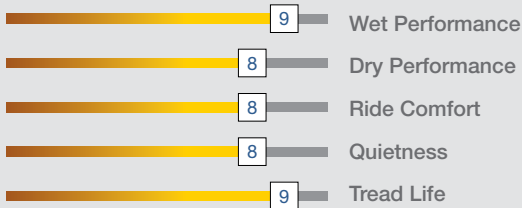

PARAGON RIDGERUNNER AT

50,000 Mile Limited Treadwear Warranty

* Mileage warranty does not apply to LT designated tires.

The PARAGON RIDGERUNNER AT is a premium all-terrain tire specifically designed for pickup trucks and SUVs. The RIDGERUNNER AT excels in delivering reliable performance across diverse driving conditions, both on and off the road. The tire is 3PMS certified (Three Peak Mountain Snowflake), ensuring consistent capability in severe winter conditions while maintaining a quiet and comfortable ride year-round.

- **Harmonious Vehicle Cabin:** The tire's optimized pitch sequence, developed through Finite Element Analysis, effectively reduces resonance and road noise, ensuring a quieter and more comfortable cabin experience.
- **Durability and Toughness:** Engineered with function in mind, tire casing construction and advanced materials ensure exceptional durability, resisting punctures and damage while on or off-road.
- **All-Weather Versatility:** 3PMS certified, deep all-terrain tread lugs, and staggered shoulder tread blocks, provide dependable traction on a variety of terrains and throughout different seasons.

SIZE	LI/SR	L.R.	T.D.	UTQG
			32nds	
235/75R15	109S	XL	13	620 A B
265/70R16	112T	SL	13	620 A B
235/70R16	106S	SL	13	620 A B
265/75R16	116S	SL	13	620 A B
245/75R16	111S	SL	13	620 A B
235/65R17	104S	SL	13	620 A B
255/65R17	110T	SL	13	620 A B
265/65R17	112S	SL	13	620 A B
245/65R17	107S	SL	13	620 A B
245/70R17	110T	SL	13	620 A B
265/70R17	115S	SL	13	620 A B
275/65R18	116T	SL	13	620 A B
265/65R18	114T	SL	13	620 A B
265/70R18	116T	SL	13	620 A B
275/55R20	117T	XL	13	620 A B
265/50R20	111T	XL	13	620 A B
275/60R20	115T	SL	13	620 A B
285/45R22	114H	XL	13	620 A B
LT235/85R16	120/116S	10PR	16	
LT245/75R16	120/116S	10PR	16	
LT265/75R16	123/120S	10PR	16	
LT225/75R16	115/112S	10PR	16	
121/118S	123/120S	10PR	16	
LT245/70R17	119/116S	10PR	16	
LT235/80R17	120/117R	10PR	16	
LT245/75R17	121/118S	10PR	16	
LT285/70R17	126/123S	10PR	16	
LT315/70R17	126/123S	10PR	16	
LT275/65R18	123/120R	10PR	16	
LT275/70R18	125/122R	10PR	16	
LT265/70R18	124/121S	10PR	16	
LT265/60R20	121/118R	10PR	16	
LT275/60R20	123/120R	10PR	16	
LT275/65R20	126/123R	10PR	16	
LT275/55R20	120/117R	10PR	16	
LT285/60R20	125/122R	10PR	16	
LT305/55R20	121/118R	10PR	16	
31X10.50R15	109S	6PR	16	
33X12.50R20	114S	10PR	16	
35X12.50R20	121R	10PR	16	
35X12.50R17	125R	10PR	16	
33X12.50R18	118S	10PR	16	
35X12.50R18	123R	10PR	16	

For full warranty details, visit www.paragontires.com/warranty