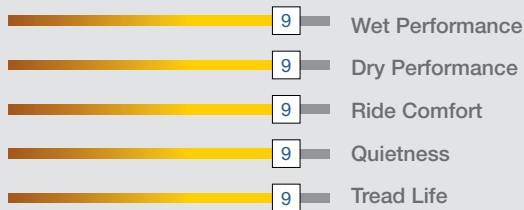

PARAGON

PERFORMANCE TIRES

2025

PARAGON TOUR A/S

**H, T AND V AND W SPEED RATED
UTQG 420 A A AND 420 A B**

60,000 Mile Limited Treadwear Warranty

The Paragon Tour A/S tire is an all-season touring tire engineered to deliver exceptional handling and all-season performance. The Paragon Tour A/S features 4 wide circumferential grooves to help channel water away quickly and efficiently delivering excellent wet weather traction. A modern non-directional tread design provides superior road feel and handling making the Tour A/S the perfect everyday tire.

- Modern non-directional all-season tread design.
- Variable pitch tread design for low noise performance.
- Silica compound for superior wet traction and reduced rolling resistance.
- Jointless Bead Cover: spiral steel band wrapped around beads improves the structural rigidity of the tire resulting in a smooth ride.
- Higher sidewall turn-up provides improved sidewall strength and durability.