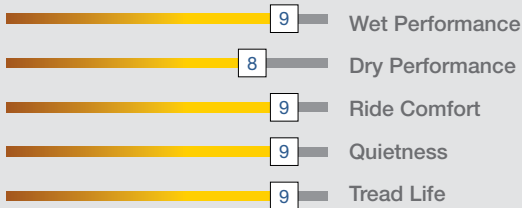

PARAGON TOUR CUV

H, T, V AND W SPEED RATED, UTQG 700 A A 60,000 Mile Limited Treadwear Warranty

The TOUR CUV A/S is tailored for SUV drivers pursuing excellence in both comfort and drivability. The TOUR CUV A/S stays in tune with the driver's needs for responsive handling and traction, incorporating the need for a quiet, comfortable cabin, while ensuring vehicle size and weight requirements are met. Available in a modern size range and backed by a premium mileage warranty, the TOUR CUV A/S is engineered to deliver and enhance the driving experience specifically for today's SUV's and CUV's.

- **Wet Handling:** Broad circumferential grooves integrated with shoulder lateral grooves, provide effective water evacuation, ensuring exceptional wet traction.
- **Premium Mileage:** High mileage tread compounds formulated via advanced mixing technology are used with optimized contact footprint to promote longer tread life
- **Quiet Cabin:** Frequency staggering technology and multi-pitch design are optimized by SPPS noise simulation technology ensuring minimal road noise

For full warranty details, visit www.paragontires.com/warranty

SIZE	LI/SR	L.R.	T.D.	UTQG
			32nds	
215/65R16	98 T	SL	12	700/A/B
215/70R16	100 T	SL	11	700/A/B
225/70R16	103 S	SL	12	700/A/B
235/70R16	106 T	SL	11	700/A/B
255/70R16	111 T	SL	11	700/A/B
225/60R17	99 H	SL	11	700/A/A
225/65R17	102 S	SL	12	700/A/B
235/65R17	104 T	SL	12	700/A/B
245/65R17	107 T	SL	11	700/A/B
265/70R17	115 T	SL	11	700/A/B
235/60R18	107 V	XL	11	700/A/B
245/60R18	105 H	SL	11	700/A/B
265/60R18	110 T	SL	11	700/A/B
235/55R19	101 V	SL	10	700/A/B
245/55R19	103 H	SL	10	700/A/B
255/50R20	105 H	SL	10	700/A/B
265/50R20	107 V	SL	10	700/A/B
275/55R20	113 H	SL	10	700/A/A